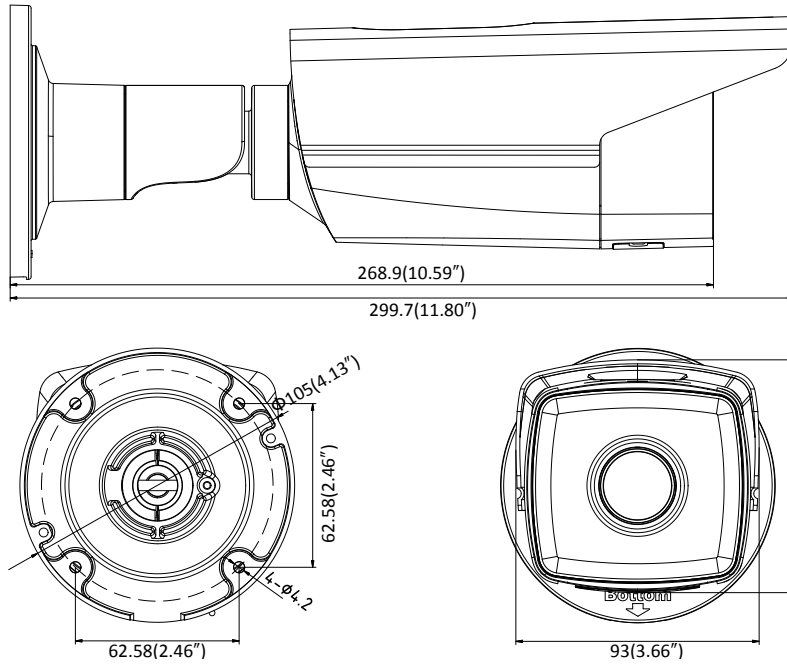

Dimensions

Unit: mm

Accessories

Distributed by

HIKVISION

Headquarters

No.555 Qianmo Road, Binjiang District,
Hangzhou 310051, China
T +86-571-8807-5998
overseasbusiness@hikvision.com

Hikvision USA
T +1-909-895-0400
sales.usa@hikvision.com

Hikvision Italy
T +39-0438-6902
info.it@hikvision.com

Hikvision Singapore
T +65-6684-4718
sg@hikvision.com

Hikvision Africa
T +27 (0) 0351172
sale.africa@hikvision.com

Hikvision Europe
T +31-23-55-42-770
info.eu@hikvision.com

Hikvision France
T +33(0)1-85-330-450
info.fr@hikvision.com

Hikvision Oceania
T +61-2-8599-4233
salesau@hikvision.com

Hikvision Hong Kong
T +852-2151-1761

Hikvision Middle East
T +971-4-8816086
salesme@hikvision.com

Hikvision Spain
T +34-91-737-16-55
info.es@hikvision.com

Hikvision Canada
T +1-909-895-0400
sales.usa@hikvision.com

Hikvision Russia
T +7-495-669-67-99
saferu@hikvision.com

Hikvision Poland
T +48-22-460-01-50
poland@hikvision.com

Hikvision Korea
T +82-31-731-8841
sales.korea@hikvision.com

Hikvision India
T +91-22-28469900
sales@pramahikvision.com

Hikvision UK
T +01628-902140
support.uk@hikvision.com

Hikvision Brazil
T +55 11 3318-0050
Latam.support@hikvision.com